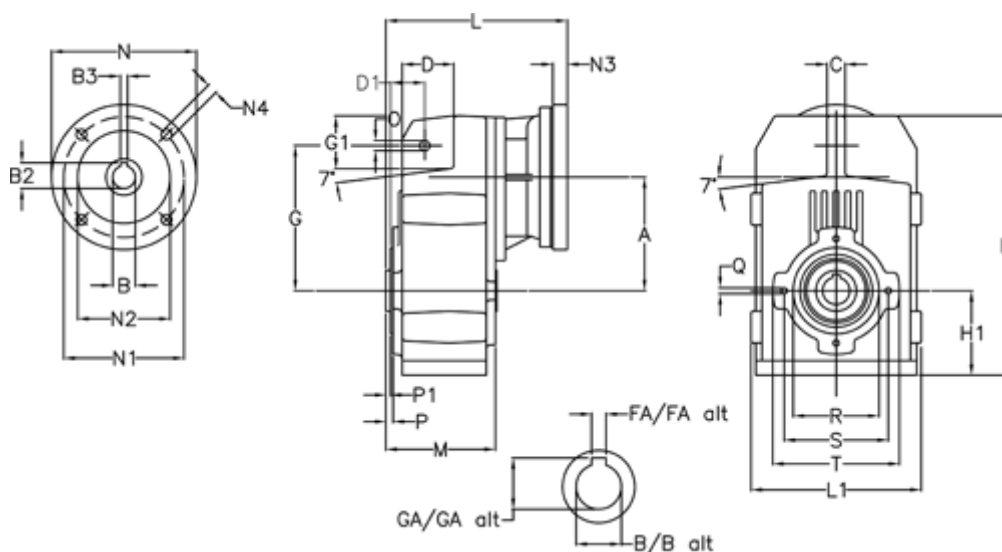

Article number: 29560201453235
 Description: Shaft mounted gear
 A252H35-14,5-P90B5

Measures

A = 128.75	FA = 10	M = 135.5	Q = M10x14
B = 35	G = 162	N = 200	R = 110
B1 = 24	G1 = 58.0	N1 = 165	S = 130
B2 = 27.3	GA = 38.3	N2 = 130	T = 150
B3 = 8	H = 290.5	N4 = M10x20	
C = 20	H1 = 93.5	O = 13	
D = 57.0	L = 232.5	P = 6.0	
D1 = 43.5	L1 = 188	P1 = 3.5	